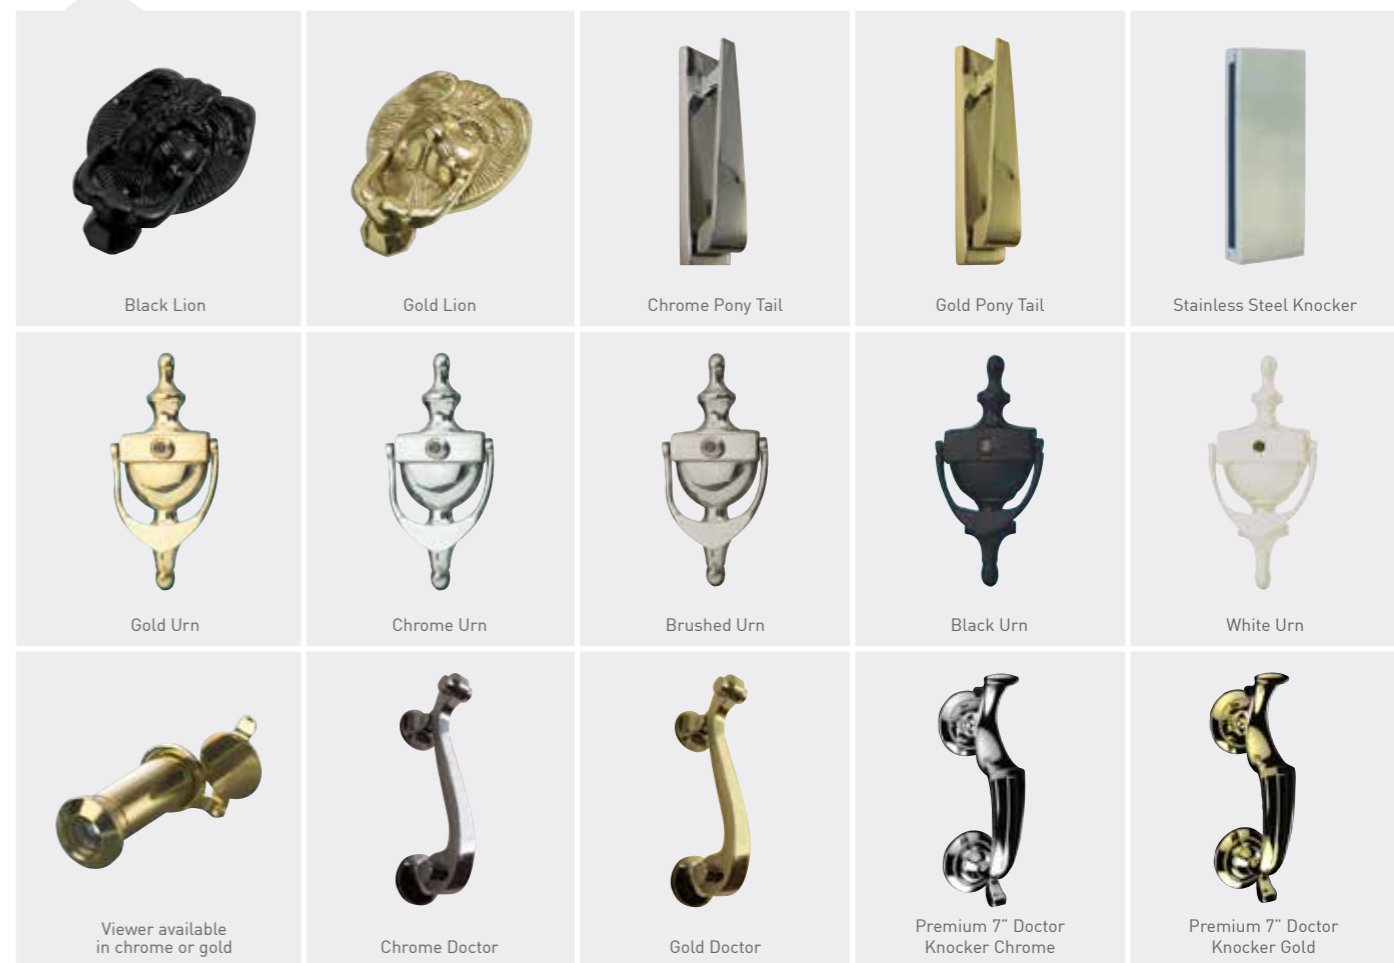

Milano

Brescia

Thornbury

Ludlow

Harlech

Tenby

Nottingham

Available in all of our colour options!

Accessories

A fine selection of beautiful accessories to perfectly complement your choice of door. Whether modern or traditional you will find an accessory to really make your door stand out.

Door knockers

Letterplates

The first composite door to embrace the stunning Prolinea letterplate. Care instructions included on every letterplate.

Hinges

Our new slimline, face fixed flag hinge is sleek and modern. It has successfully gone through Pas 23-24 testing.

Handles

A large range of premium quality handles to complement our doors. Available with a choice of a standard lever or one of the three exclusive options across the whole range of finishes. (N.B split spindle option not available on the exclusive shaped range).