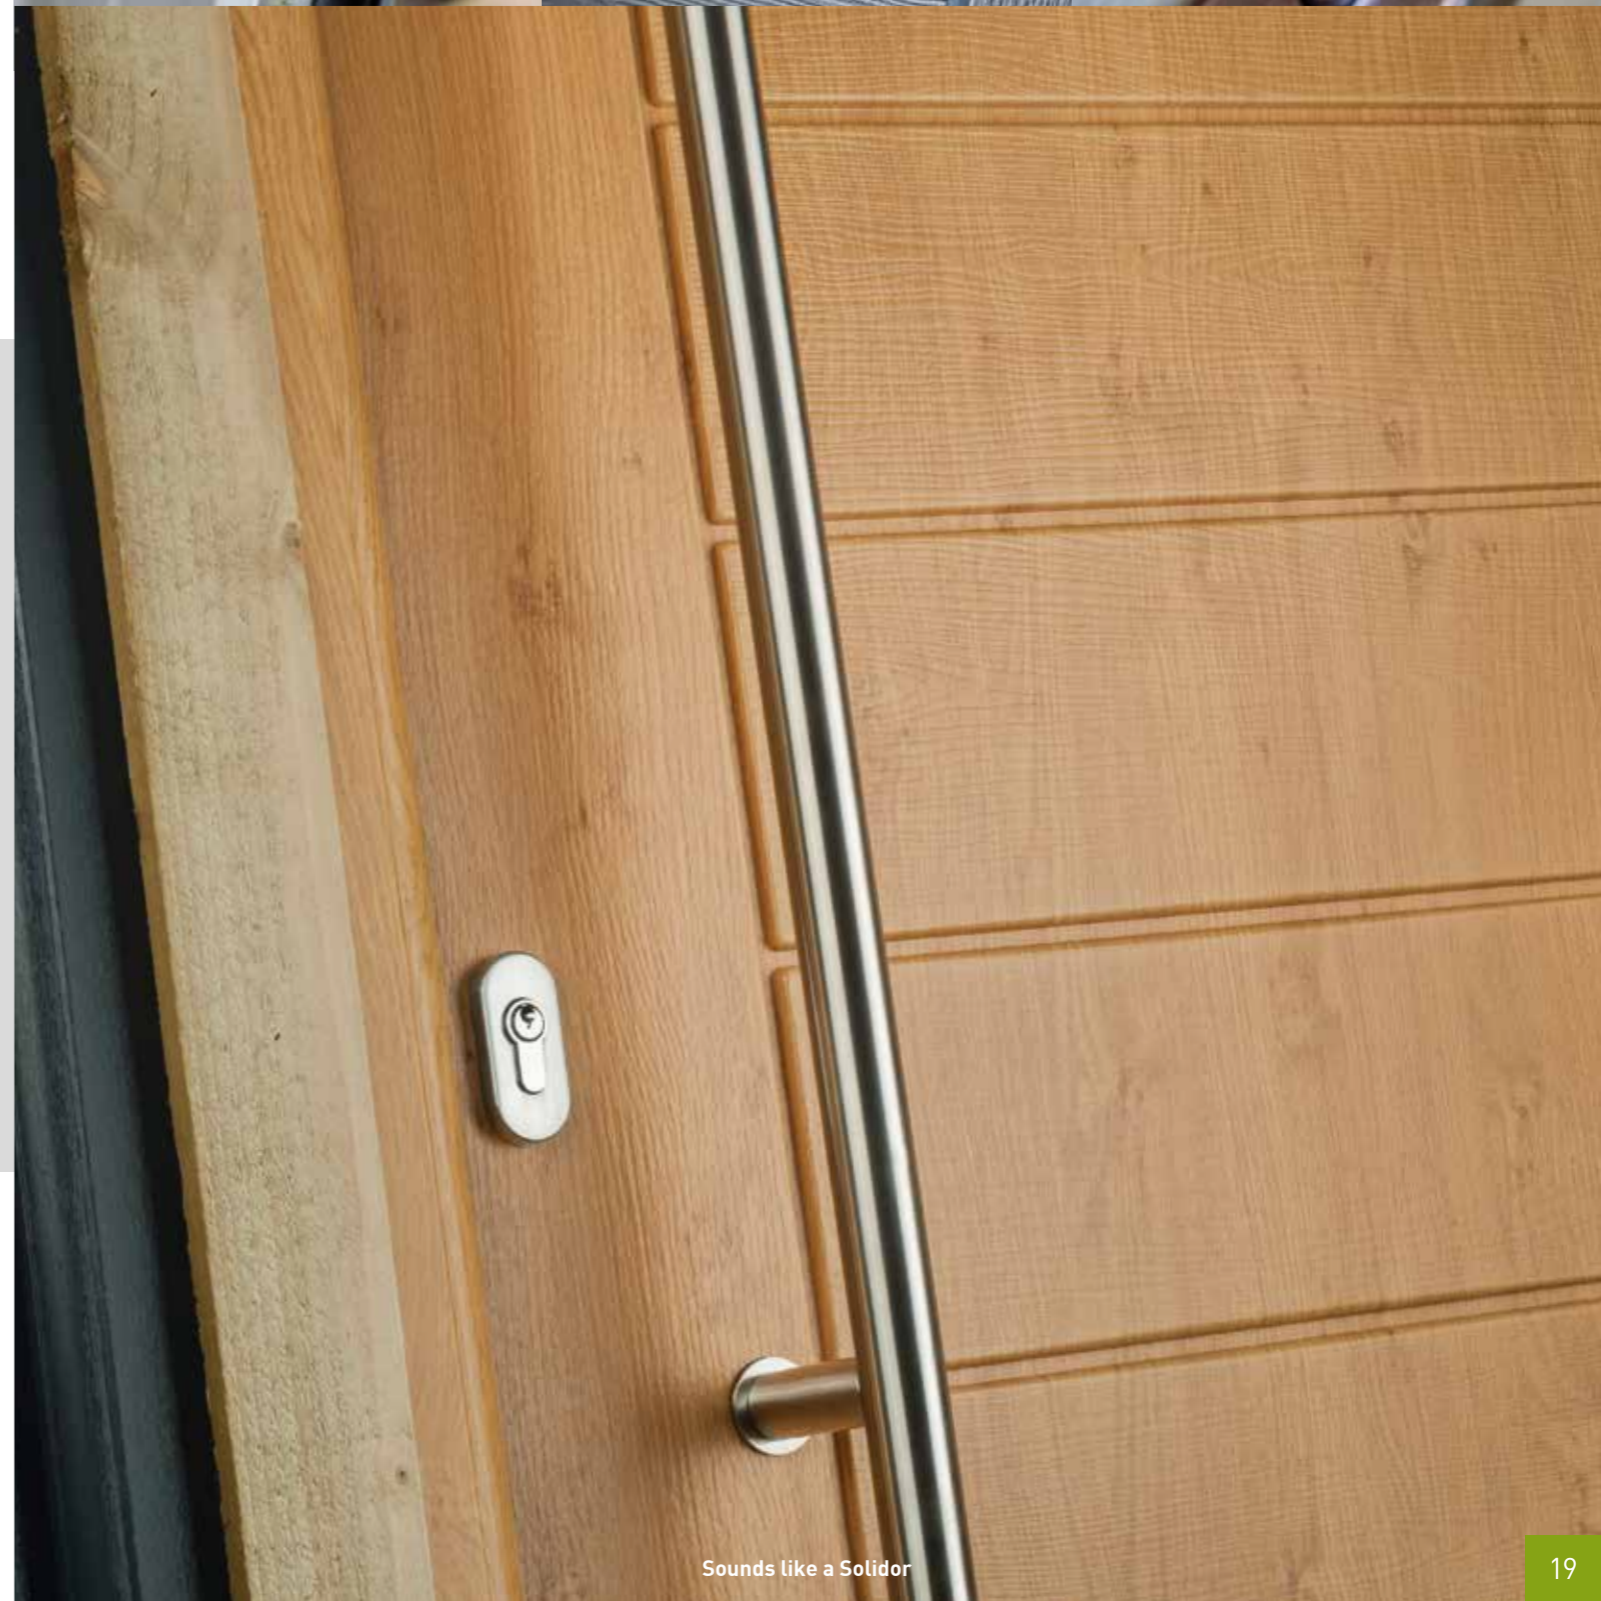

Windsor

A great option for modern and traditional properties alike