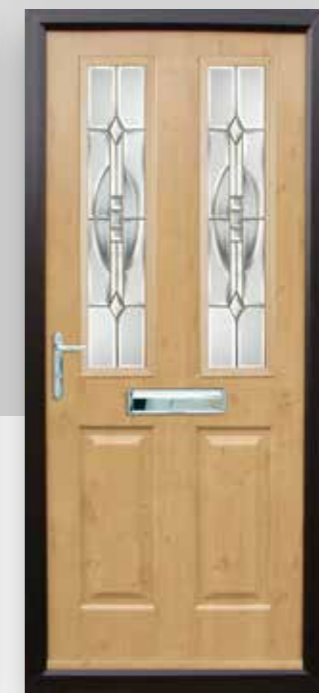

Ludlow Solid Irish Oak, Schwarzbraun Frame, Reflections