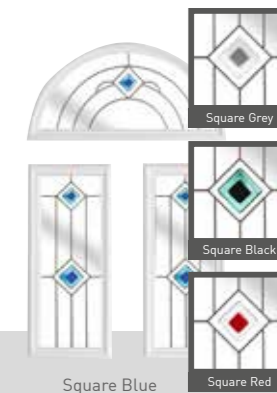

Conway

Sympathetically styled to complement most properties, from period to modern