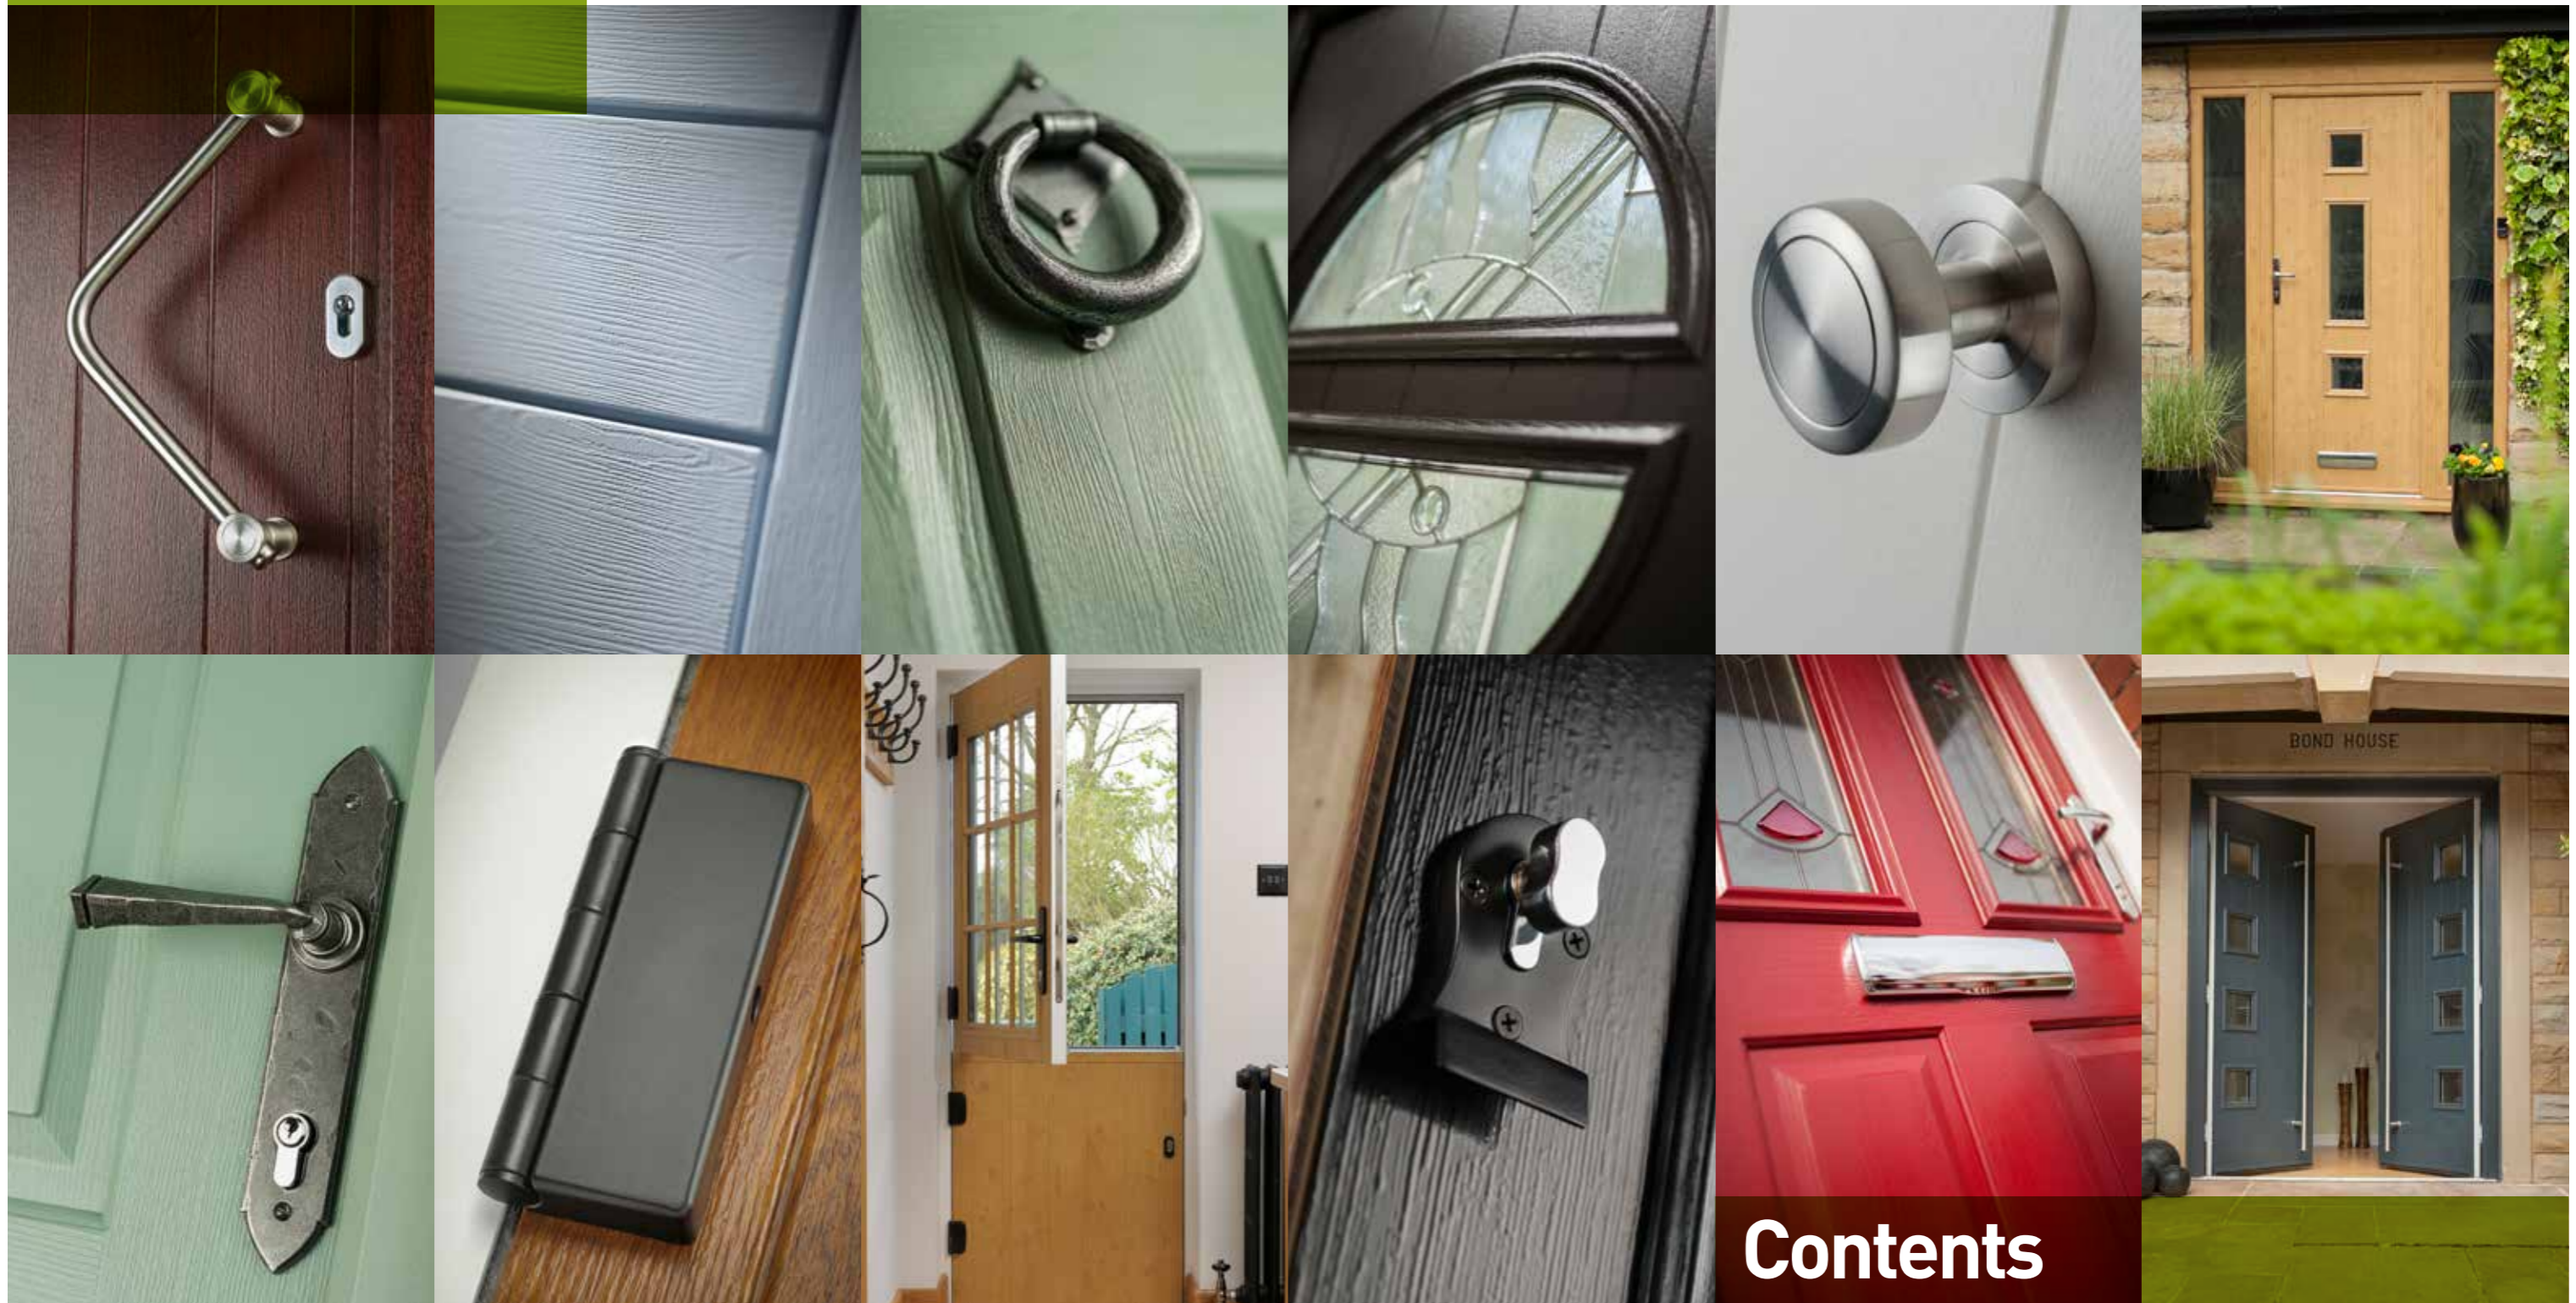

High security, energy efficient composite doors...

Solidor[®]

Sounds like a **Solidor**®

The Solidor Collection is an outstanding range of industry leading, solid laminate timber core composite doors that combine classical, modern or futuristic styling with a full range of Secured by Design locking, providing a stunning, high quality and secure entrance to any home.