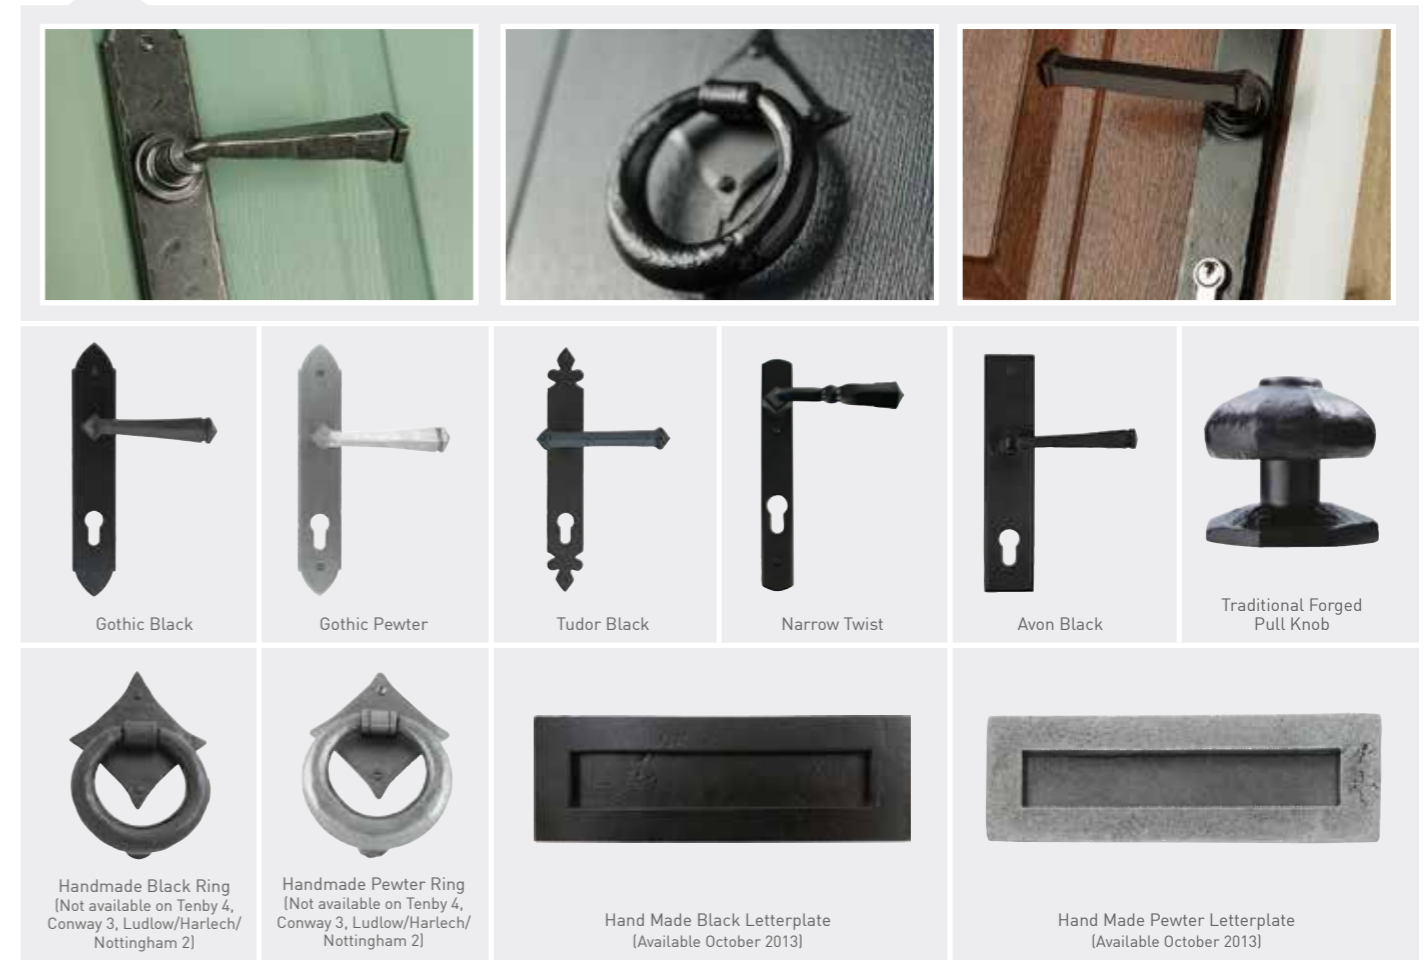

Ironmongery

We have a range of stunning traditional knockers and handles that add a real touch of class.