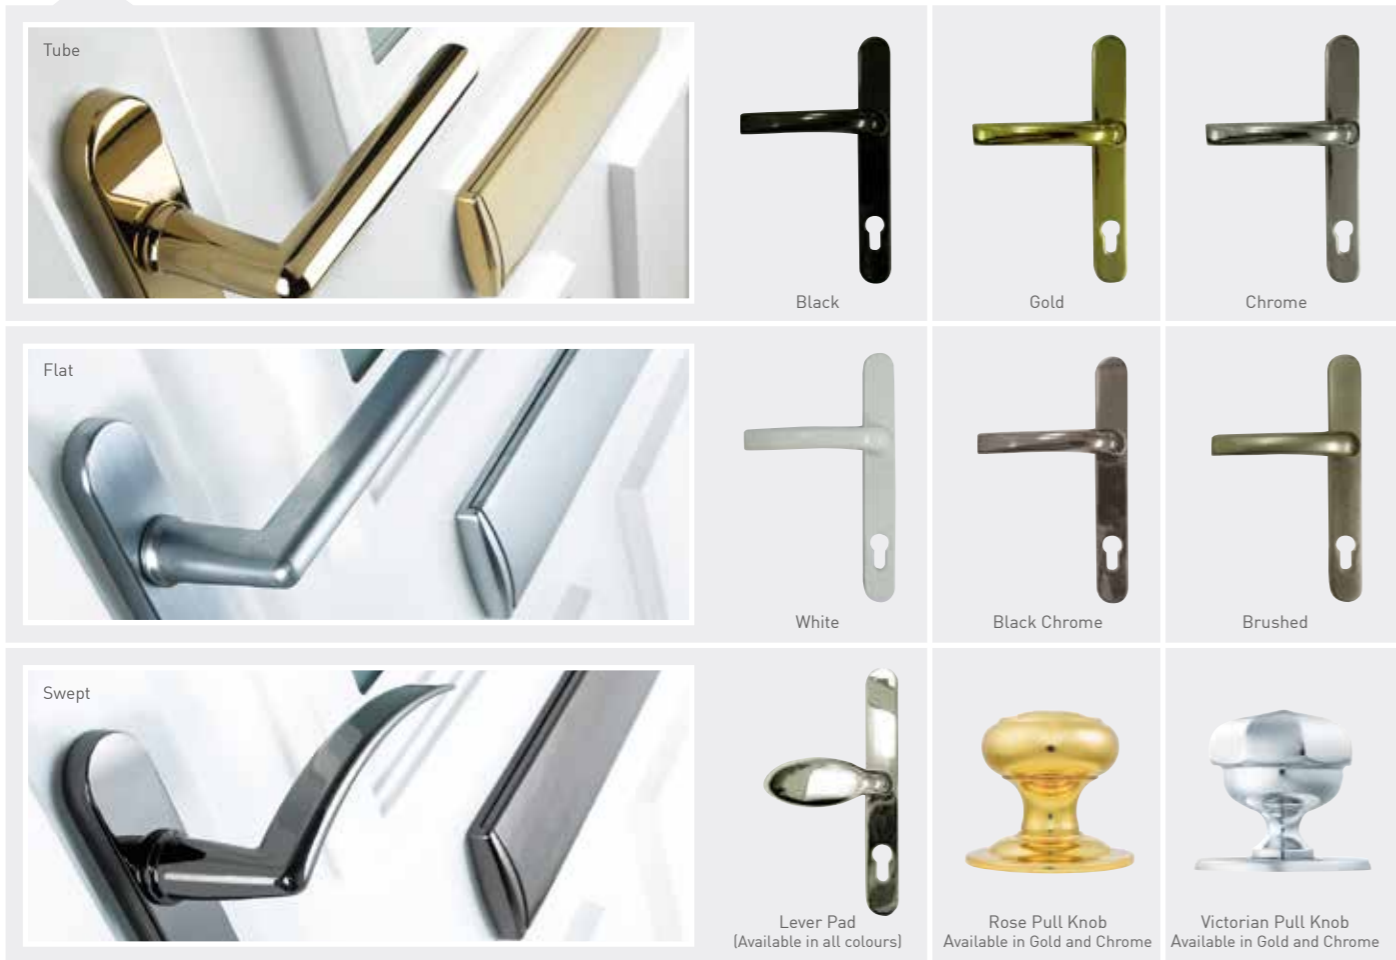

Accessories

A fine selection of beautiful accessories to perfectly complement your choice of door. Whether modern or traditional you will find an accessory to really make your door stand out.

Door knockers

Letterplates

The first composite door to embrace the stunning Prolinea letterplate. Care instructions included on every letterplate.

Hinges

Our new slimline, face fixed flag hinge is sleek and modern. It has successfully gone through Pas 23-24 testing.

Handles

A large range of premium quality handles to complement our doors. Available with a choice of a standard lever or one of the three exclusive options across the whole range of finishes. (N.B split spindle option not available on the exclusive shaped range).

Thresholds

To allow for every circumstance we offer the largest range of door thresholds. All of our Stormguard aluminium thresholds are Part 'M' compliant within the latest Building Regulations for easy access.