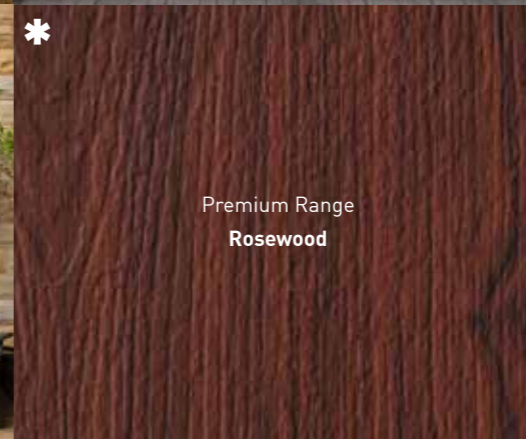

Standard Range
White

Luxury Range
Irish Oak

Premium Range
Golden Oak

Luxury Range
Mocha

Luxury Range
Rich Aubergine

Luxury Range
Chartwell Green

Luxury Range
French Grey

Premium Range
Rosewood

Premium Range
Cream

Finishing Options

SMOOTH FINISH OPTIONS

Our standard range of doors are available with a smooth finish in the following colours; White, Rosewood, French Grey, Golden Oak, Irish Oak and Schwarzbraun*.