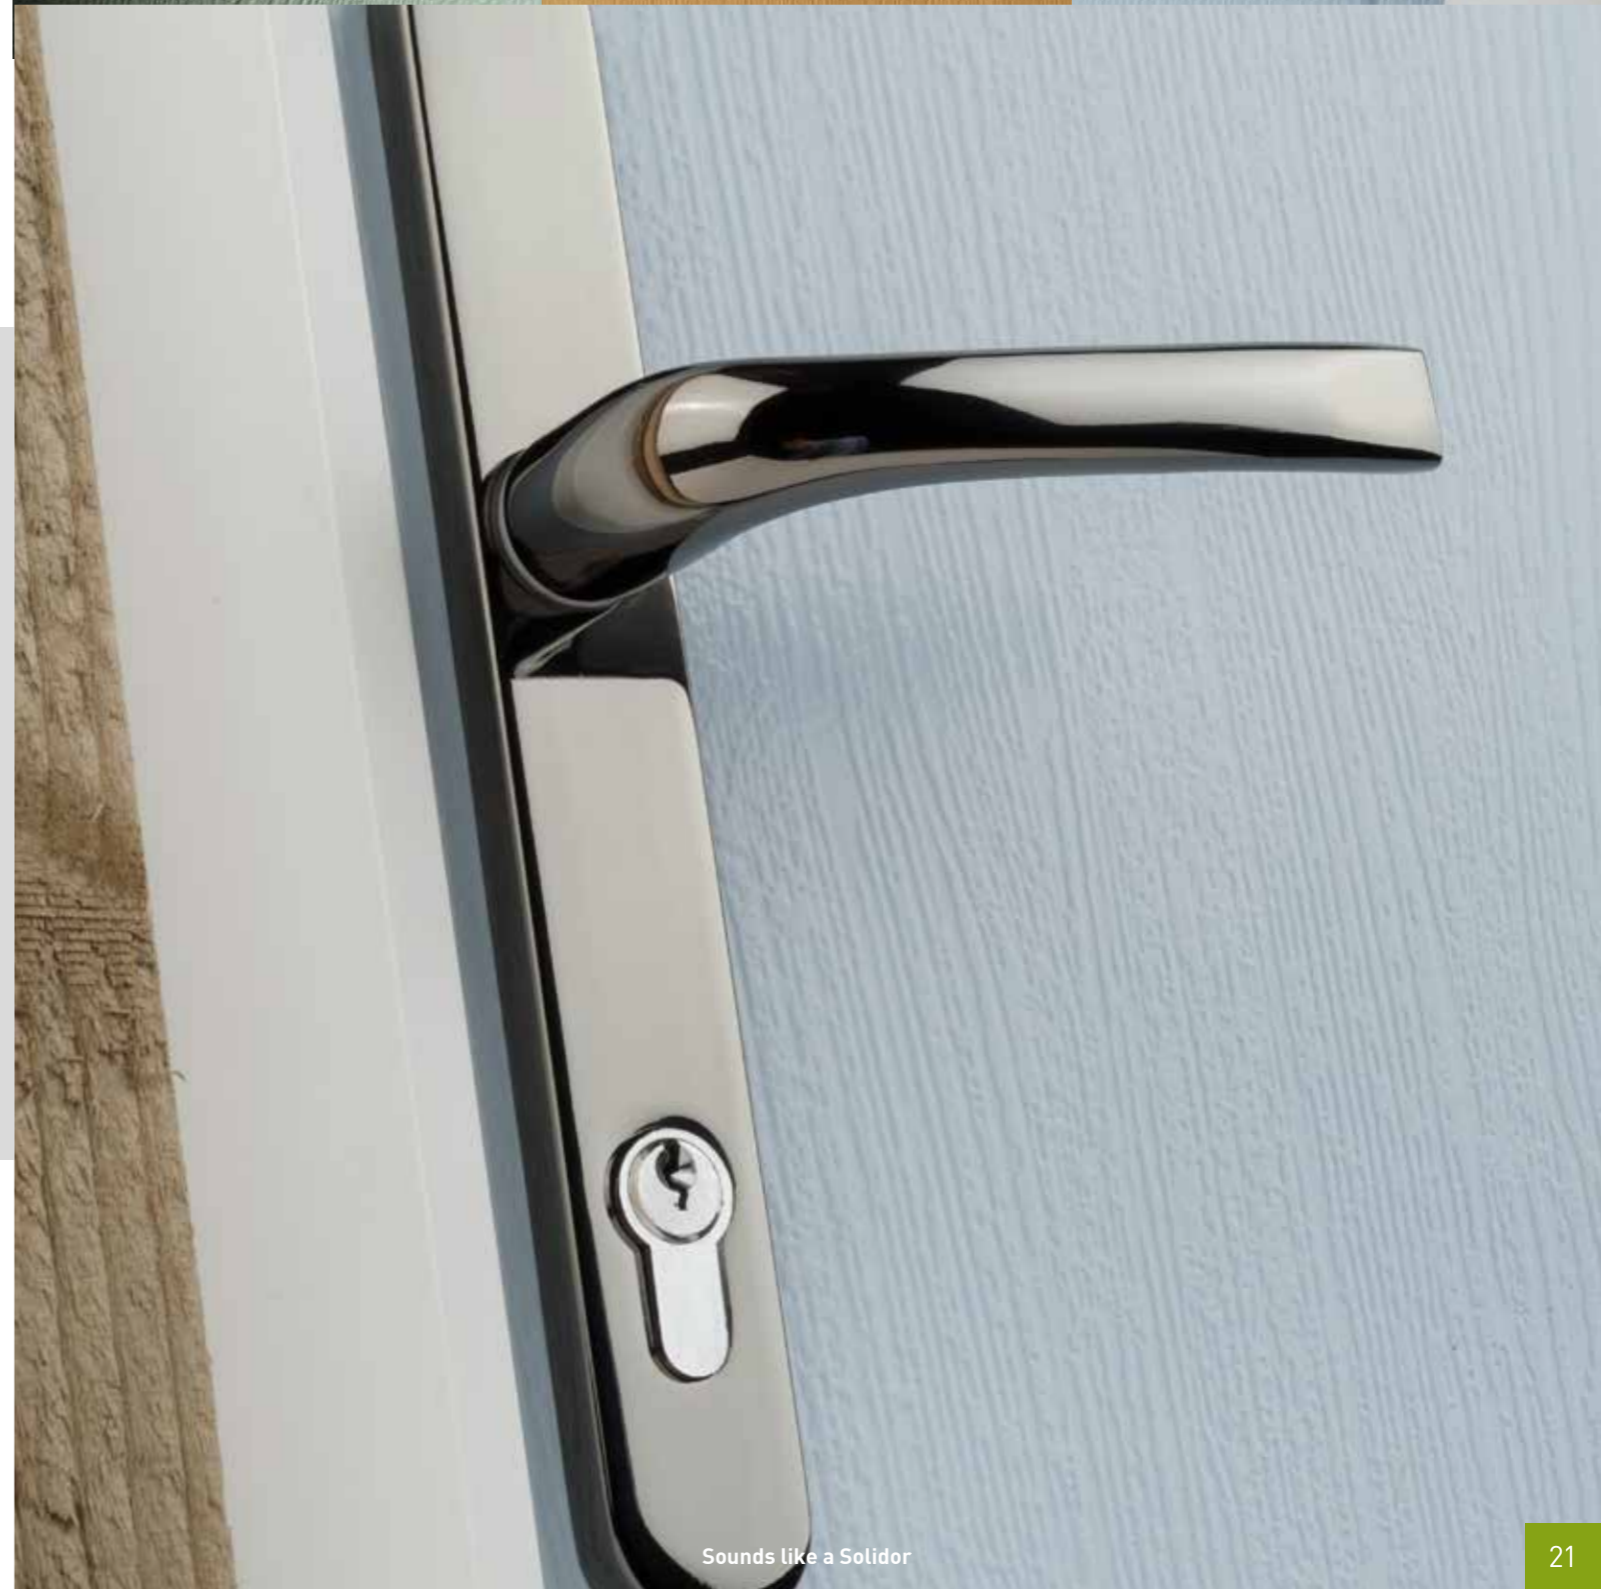

Thornbury

Add an elegant yet subtle finish to any entrance

Sounds like a Solidor