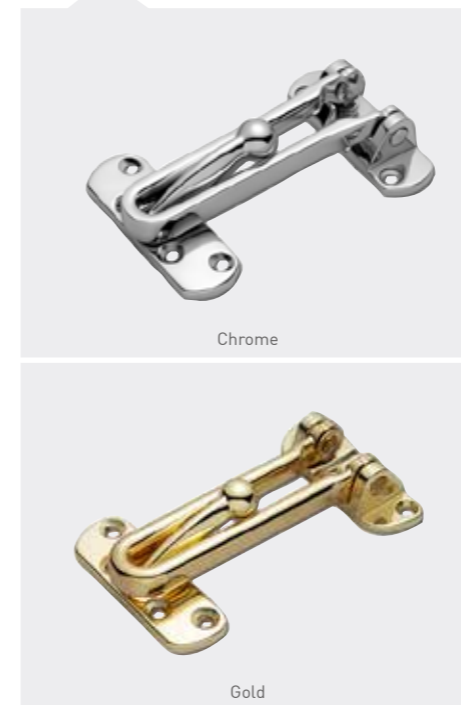

Handles

A large range of premium quality handles to complement our doors. Available with a choice of a standard lever or one of the three exclusive options across the whole range of finishes. (N.B split spindle option not available on the exclusive shaped range).

Thresholds

To allow for every circumstance we offer the largest range of door thresholds. All of our Stormguard aluminium thresholds are Part 'M' compliant within the latest Building Regulations for easy access.

Ironmongery

We have a range of stunning traditional knockers and handles that add a real touch of class.

Security door guard

Thumb turn cylinder

Italia

COLLECTION

The Italia collection, from Solidor, is a new generation of truly contemporary designs which will add a touch of style to your home. Carefully designed and crafted from the finest materials, every door in the Italia collection has a definite style inspired by the Italian passion for design.