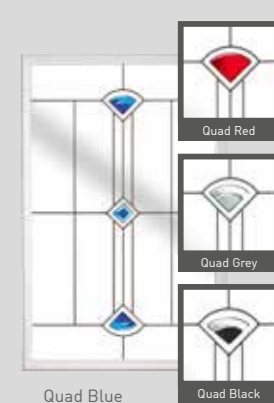

Beeston

A great choice for a front or back door, the most popular choice as a stable door

Quad Blue