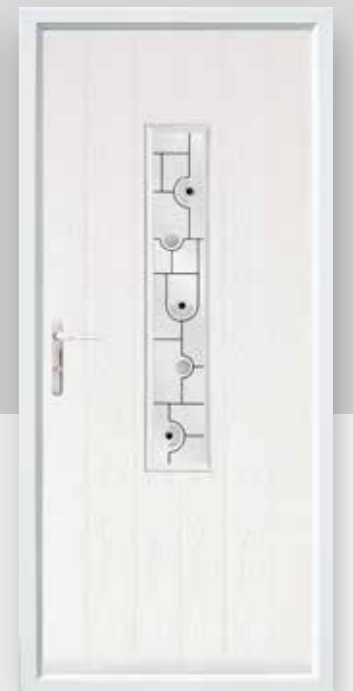

Flint 5 Waikato

*Flint 1 & 3 only