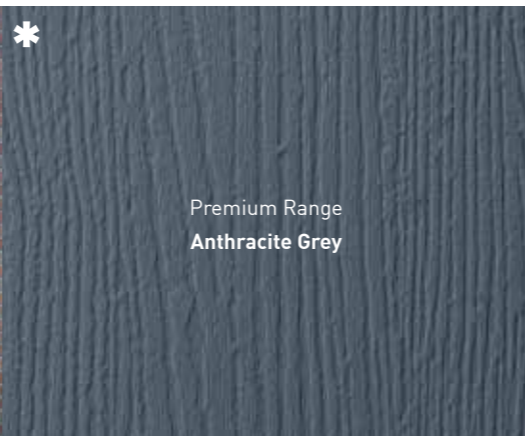

Plus: also available with Schwarzbraun, Grey, Cream, Rosewood & Irish Oak, Chartwell Green, Golden Oak, Foiled White and white matched frames.

* Available as a door and/or a frame option

Luxury Range
Duck Egg Blue

Premium Range
Foiled White

Premium Range
Anthracite Grey

We offer the largest range of colours from stock in the UK. Choose from 18 different frame colour combinations. With Solidor, you can mix and match for example: Chartwell Green on White outer frame with Duck Egg Blue on French Grey door.