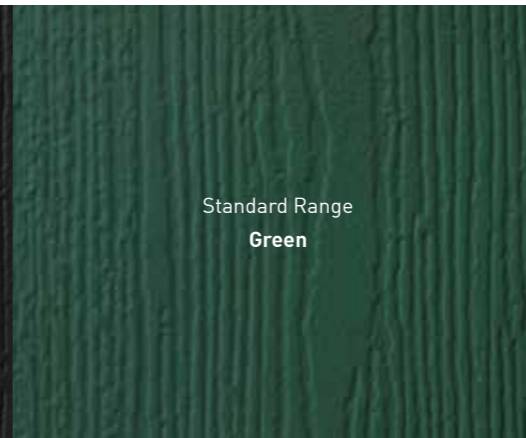

Premium Range
Schwarzbraun Black

Standard Range
Red

Standard Range
Black

Standard Range
Green

Standard Range
Blue

Choose from over 10,400 Colour Options

All of our fantastic designs are available in any of our 17 colours inside and/or outside of the door, including industry firsts, Mocha, Rich Aubergine, Chartwell Green, Duck Egg Blue, French Grey and Irish Oak.