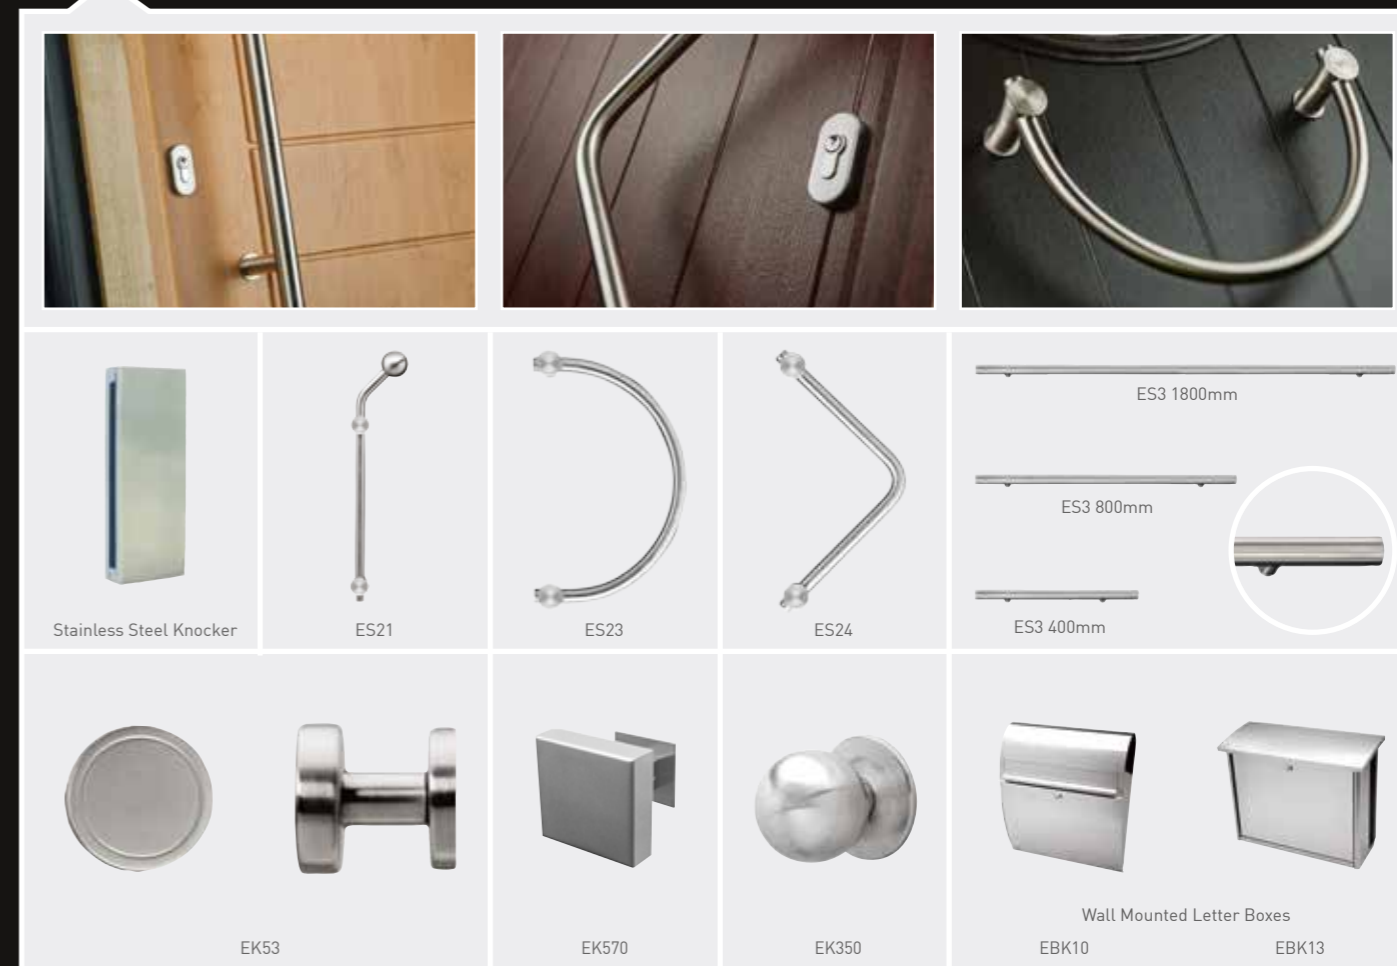

Lock 5

Lock 7

*This door comes with our exclusive euro cylinder locking system (choose from lock 5 or lock 7 with modern escutcheon)

Verona

Verona in Duck Egg Blue with ES 23 handle, Solid Stainless door knocker and Key only security locking option

Rimini

Rimini in Antracite Grey, with ES3 1800 handle, Waikato glass and key only security locking option

Verona

Verona in Chartwell Green with ES 21 handle and Key only security locking option

Palermo

Palermo in Mocha with ES 21 handle, Solid Stainless door knocker and Key only security locking option

Italia Collection Accessories

Designer handle range for our key only operated multi point lock

With all of our designer handles, the inside of the door will be fitted with the EK53 pull unless a back to back option is chosen at an additional cost