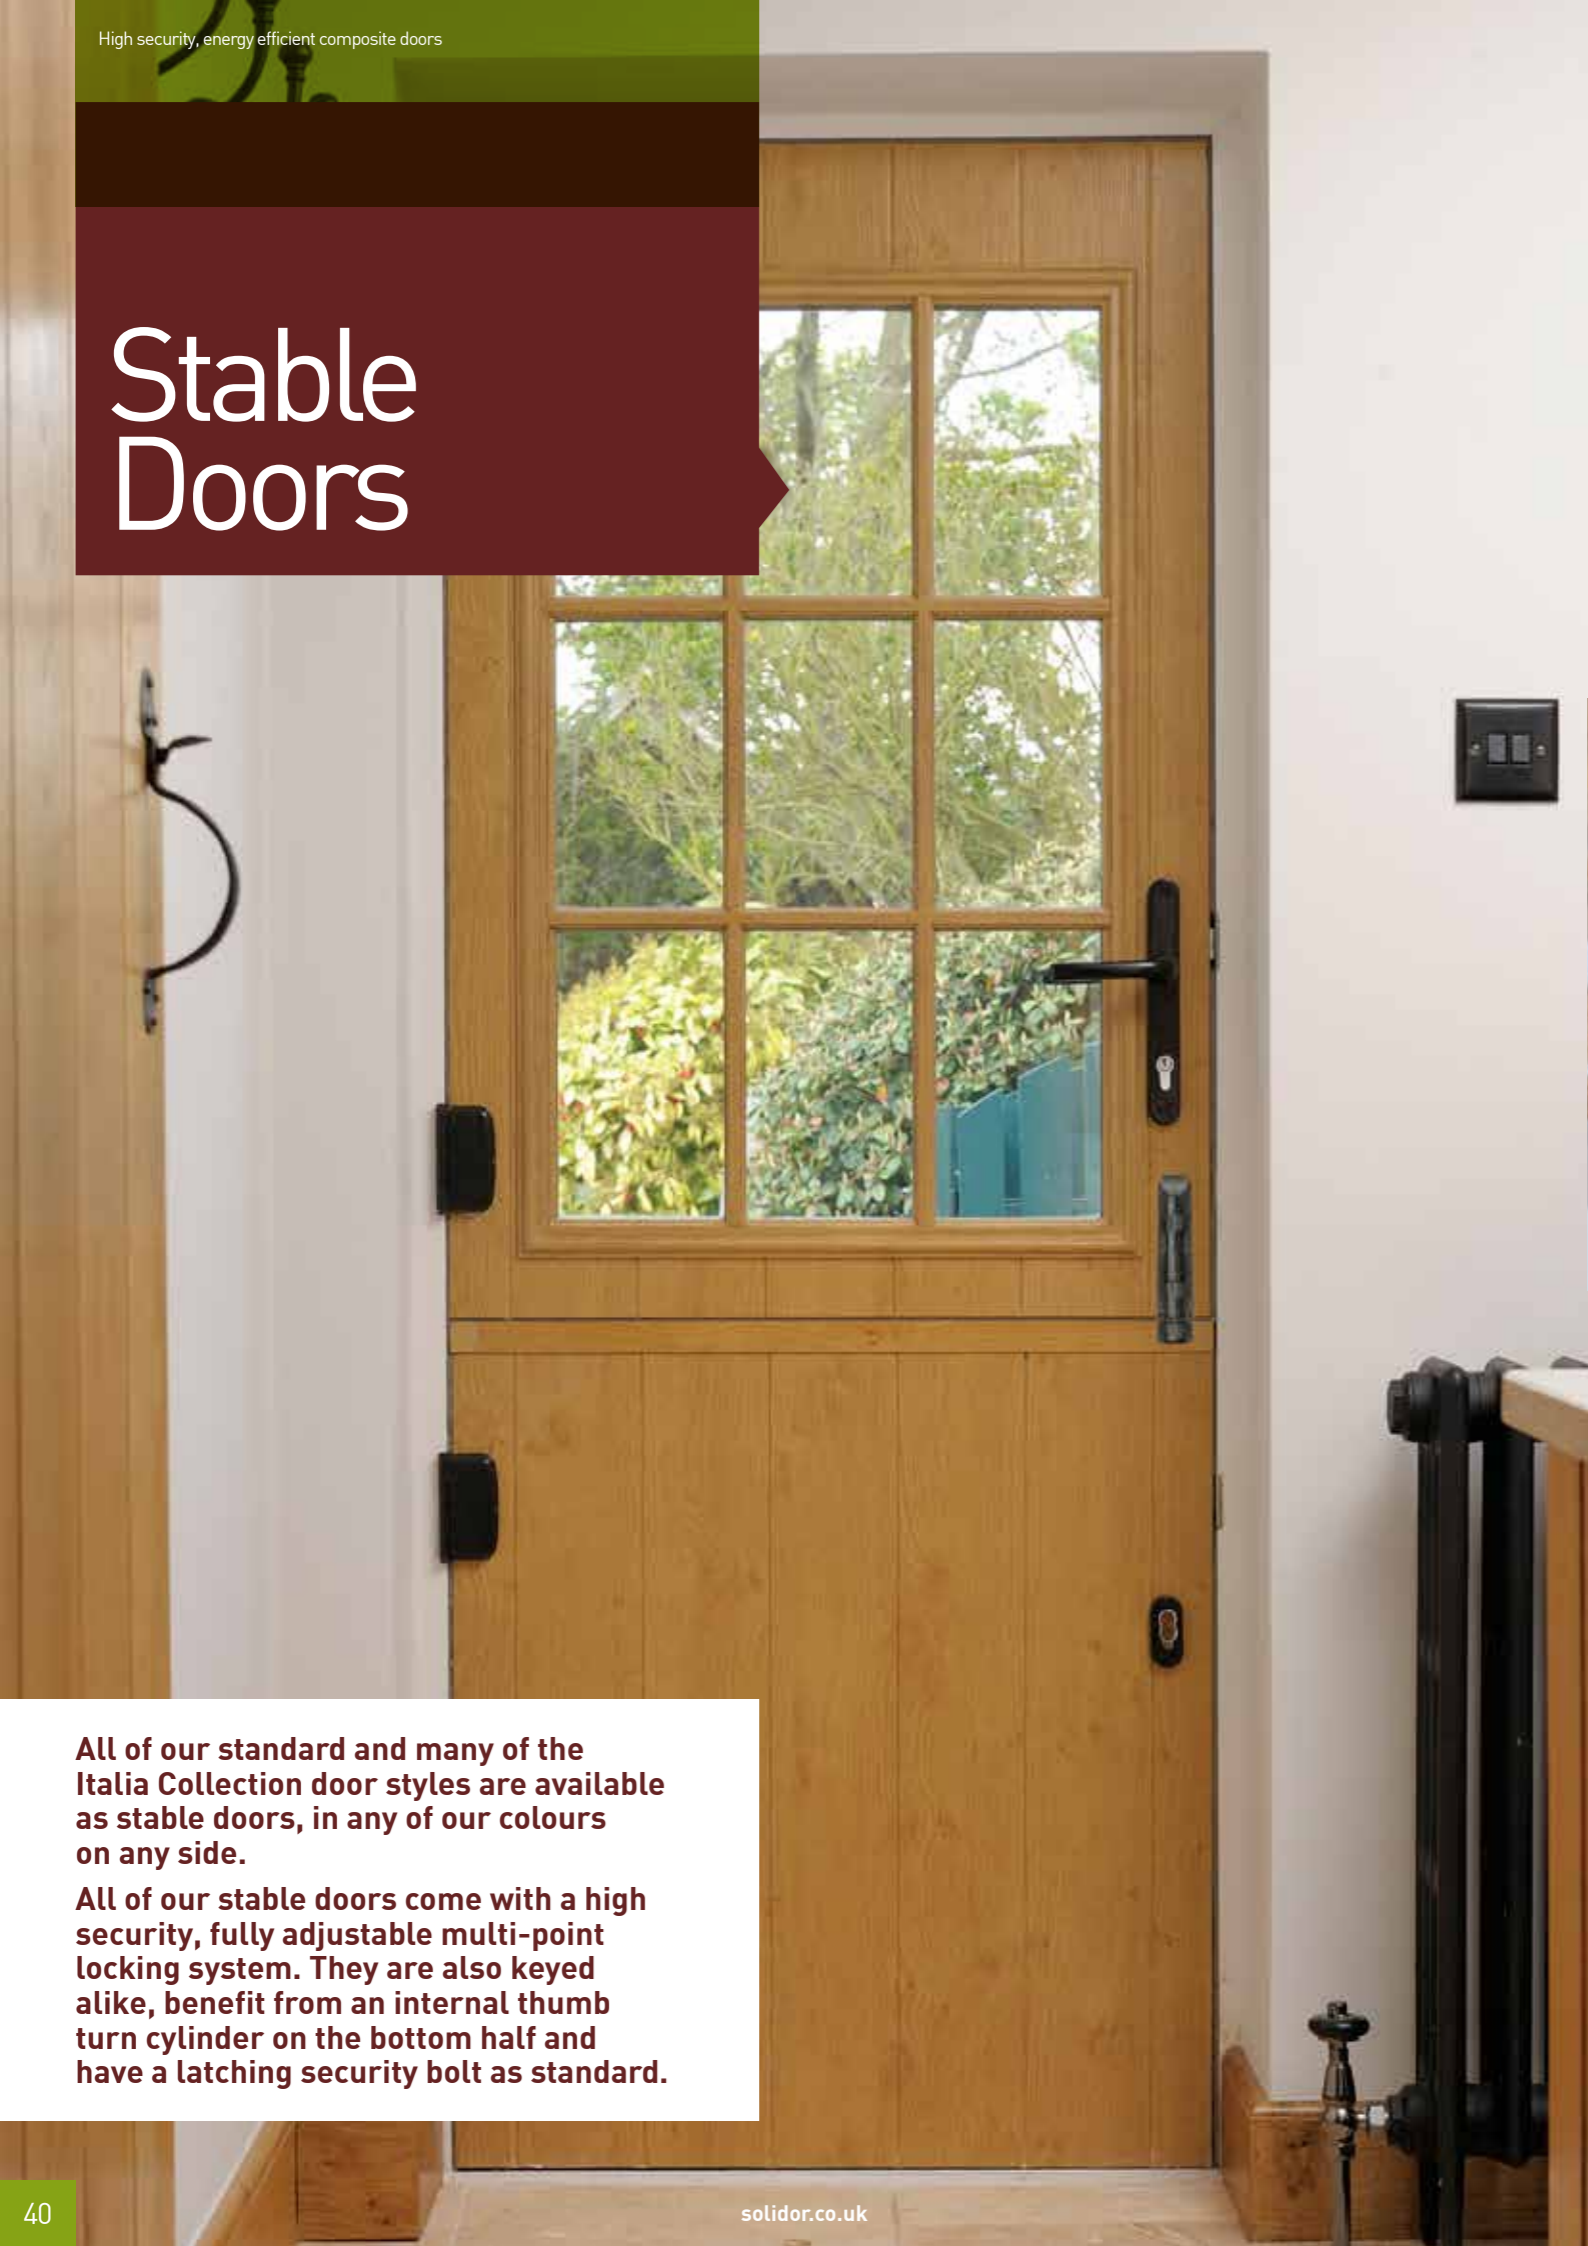

Stable Doors

All of our standard and many of the Italia Collection door styles are available as stable doors, in any of our colours on any side.

All of our stable doors come with a high security, fully adjustable multi-point locking system. They are also keyed alike, benefit from an internal thumb turn cylinder on the bottom half and have a latching security bolt as standard.