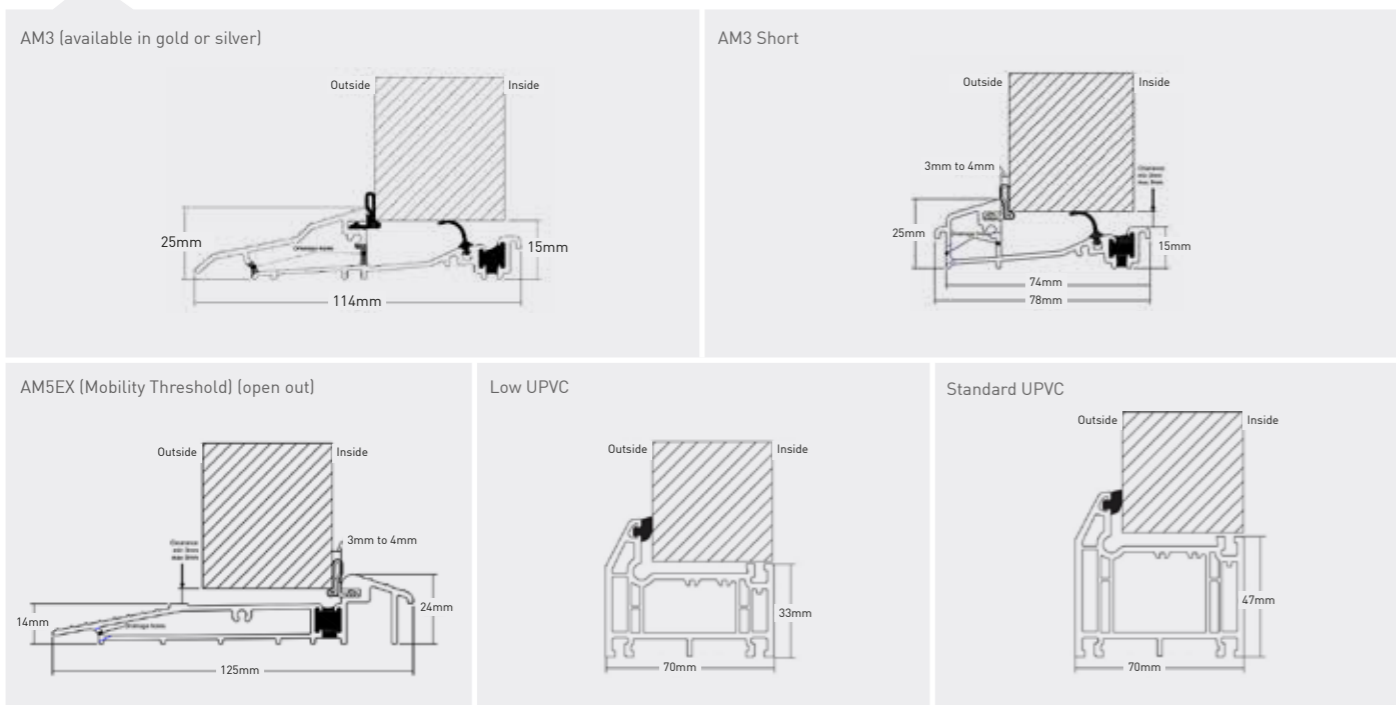

Thresholds

To allow for every circumstance we offer the largest range of door thresholds. All of our Stormguard aluminium thresholds are Part 'M' compliant within the latest Building Regulations for easy access.