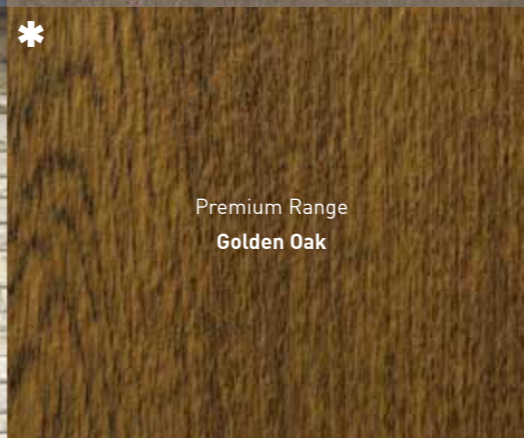

Plus: also available with Schwarzbraun, Grey, Cream, Rosewood & Irish Oak, Chartwell Green, Golden Oak, Foiled White and white matched frames.

* Available as a door and/or a frame option

Luxury Range
Duck Egg Blue

Premium Range
Foiled White

Premium Range
Anthracite Grey

We offer the largest range of colours from stock in the UK. Choose from 18 different frame colour combinations. With Solidor, you can mix and match for example: Chartwell Green on White outer frame with Duck Egg Blue on French Grey door.

Standard Range
White

Luxury Range
Irish Oak

Premium Range
Golden Oak

Luxury Range
Mocha

Luxury Range
Rich Aubergine

Luxury Range
Chartwell Green

Luxury Range
French Grey

Premium Range
Rosewood

Premium Range
Cream

Finishing Options

SMOOTH FINISH OPTIONS

Our standard range of doors are available with a smooth finish in the following colours; White, Rosewood, French Grey, Golden Oak, Irish Oak and Schwarzbraun*.