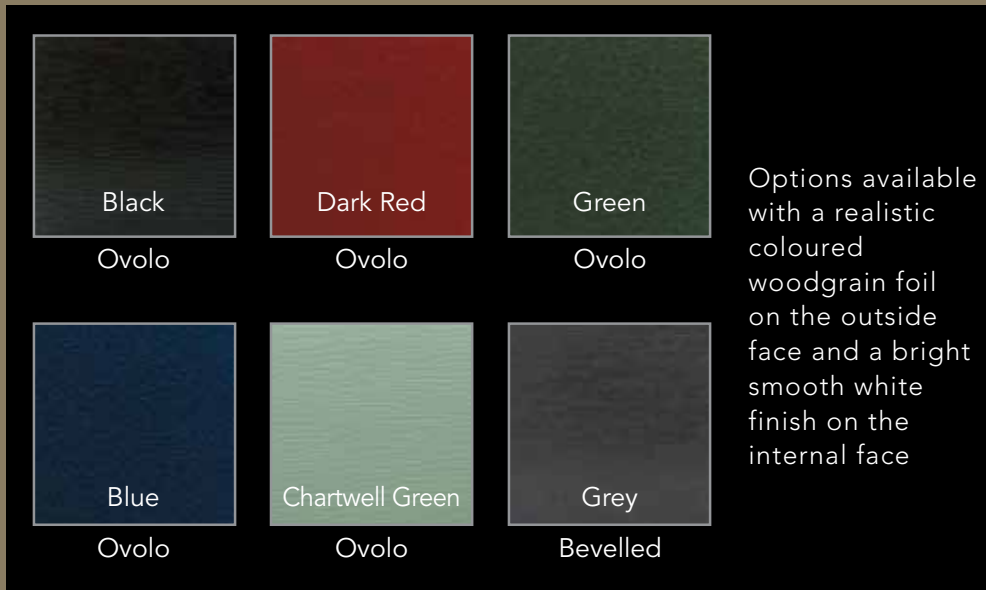

Furniture

Our elegant door handles are available in White, Black, Chrome, Brass or Antique Black, all with letter plates to suit. Your selection will often be influenced by your chosen door style and the colour/finish of your door.

Lavenham Style with 175mm Midrail

Choose from ten woodgrain coloured foils...

There are a total of 10 woodgrain coloured foils to choose from. Each designed to provide a realistic painted or natural woodgrain finish but offering the minimal maintenance qualities associated with modern PVC-u products.