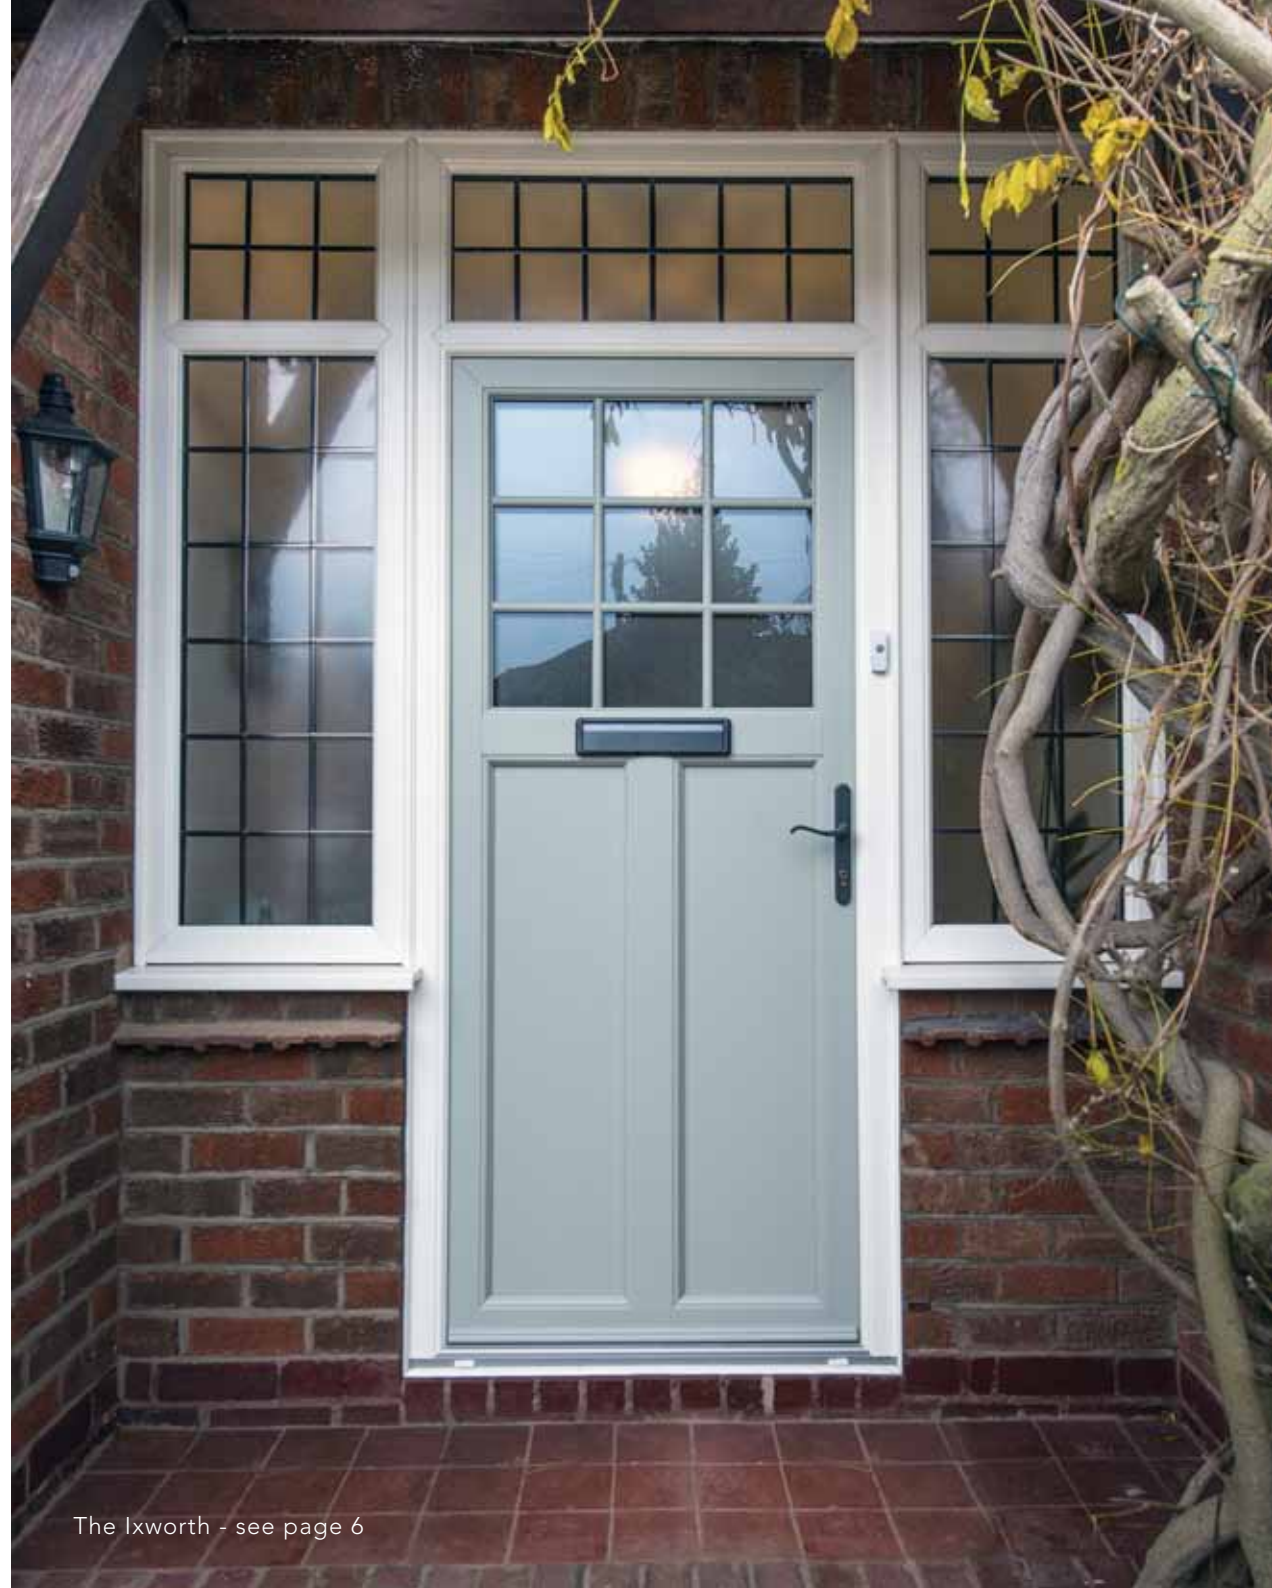

contents

The Lavenham	Pg 4
The Ixworth	Pg 6
The Ixworth 2	Pg 8
The Sudbury	Pg 9
The Assington	Pg 10
The Newton	Pg 12
The Brett	Pg 14
Door Security	Pg 16
Door Furniture	Pg 17
Featured Midrail	Pg 18
Colour Options	Pg 20
Glazing Options	Pg 22
More Inspiration	Pg 24
Style Selector	Pg 26

The Ixworth - see page 6