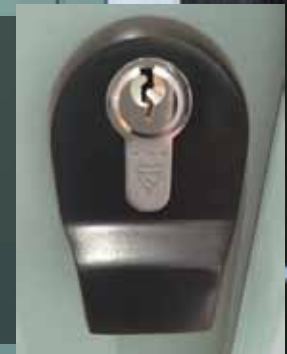

Security

Ultimate security for Suffolk Doors is provided by their own unique multipoint lock system.

Each door is fitted with a robust 12/14 point lock (dependent on door height) that includes a series of roller cams, hook locks, dead locks, shoot bolts and centre latch.

To prevent cylinder manipulation, a 3 star high security cylinder is fitted, in keeping with British Standard requirements.

Equally, the hinge side of all Suffolk Doors are secured with 3 high security hinges complete with anti-jemmy claws.

For your convenience, all doors are supplied with 5 keys as standard.

PAS23/24

To further enhance the period look and function you may wish to choose our traditional finger pull option. Available in Polished Chrome, Polished Brass, Brushed Stainless and Black these are ideal used in conjunction with our Varia townhouse door lock.