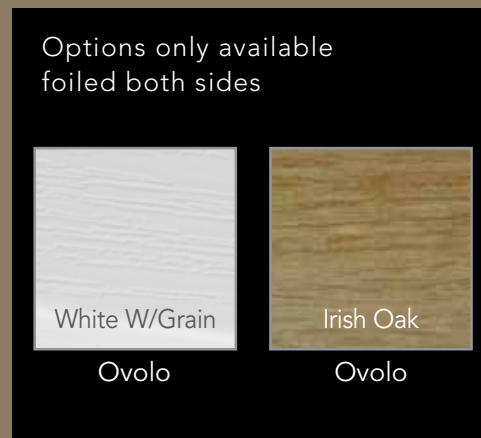

Furniture

Our elegant door handles are available in White, Black, Chrome, Brass or Antique Black, all with letter plates to suit. Your selection will often be influenced by your chosen door style and the colour/finish of your door.

The combination here of Irish Oak finish and 175mm Midrail makes it difficult to distinguish from its timber equivalent.

The deeper midrail also provides a different dynamic on more contemporary designs.

Lavenham Style with 175mm Midrail

Choose from ten woodgrain coloured foils...

There are a total of 10 woodgrain coloured foils to choose from. Each designed to provide a realistic painted or natural woodgrain finish but offering the minimal maintenance qualities associated with modern PVC-u products.