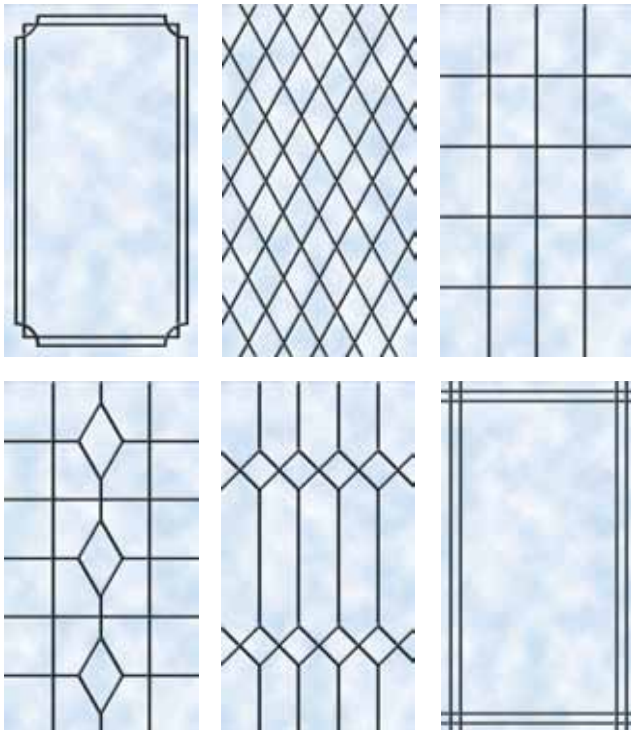

Your Style...
Your Colour...
Your Door

Glazing

Often entrance door design is dictated by the need for extra light, or the desire to retain the original period design.

Our door range not only gives you a terrific choice of colours and designs but the flexibility of our glazing options allow you to either 'go create' a new look or stay classic and authentic.

The options are simply vast and include plain glass, obscured, coloured, etched glass, leaded and bevelled designs. All of these include a multitude of variations so you are sure to find something to suit the style of your door and property.