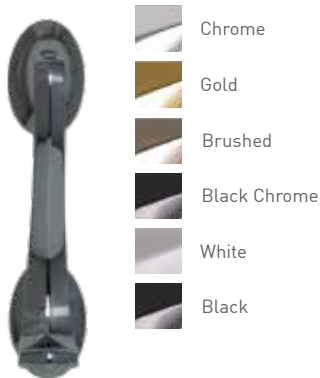

Furniture & Accessories

A selection of beautiful accessories and high security locks to perfectly compliment your choice of door. Whether contemporary or traditional you will find an accessory to really make your door stand out.

Door Knockers

Doctor