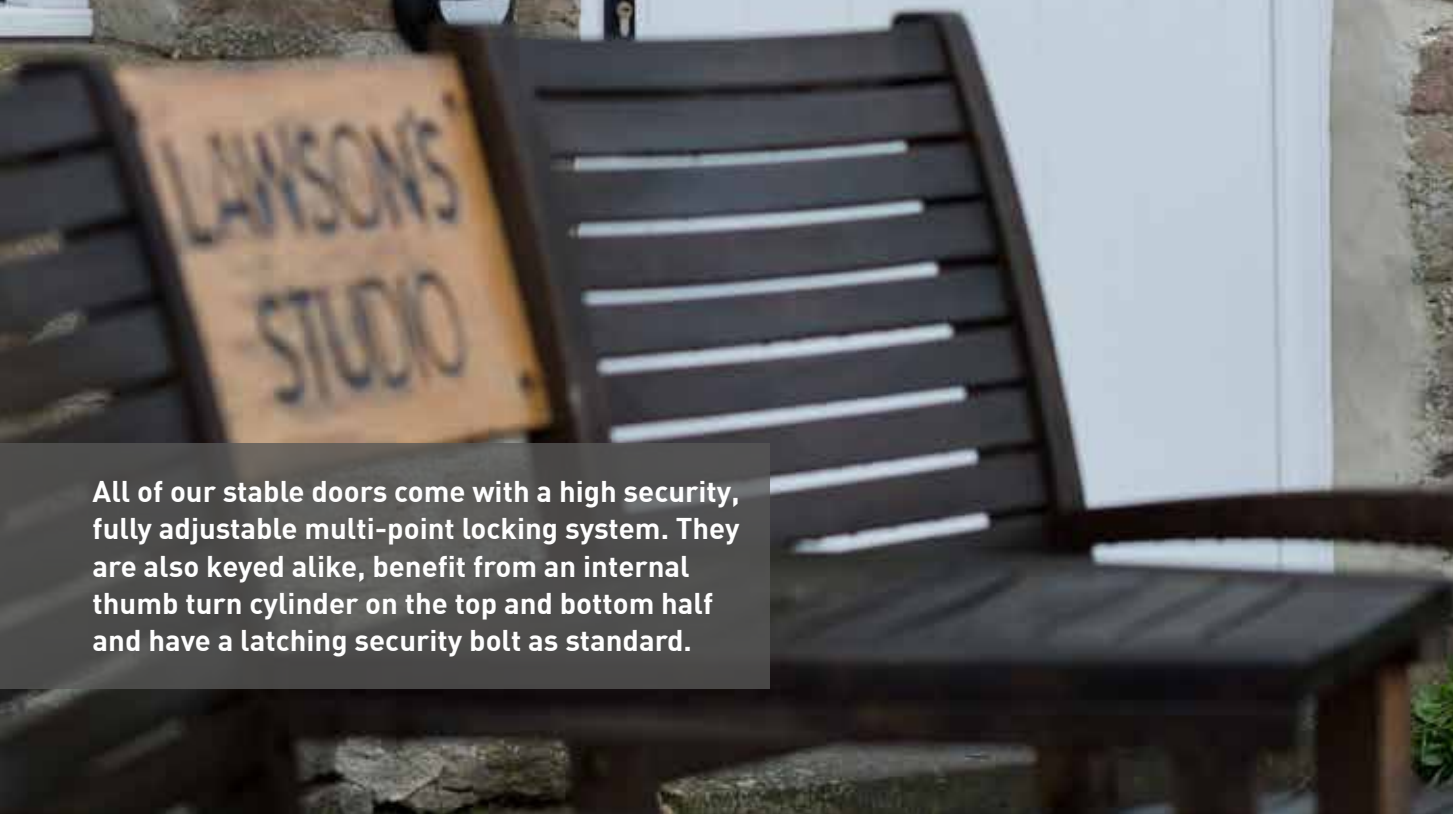

**Solidor**<sup>®</sup>  
EXCLUSIVE

Secured by Design

Police Preferred Specification

All of our stable doors come with a high security, fully adjustable multi-point locking system. They are also keyed alike, benefit from an internal thumb turn cylinder on the top and bottom half and have a latching security bolt as standard.