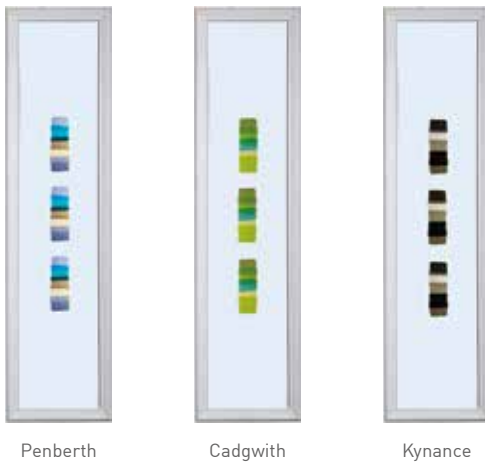

# Amazing Glazing

A fine selection of beautiful glass to perfectly complement your choice of door. Whether modern or traditional you will find a glass style to really make your door stand out.

# Jo Downs

HANDMADE GLASS

**Solidor**<sup>®</sup>  
EXCLUSIVE

Jo Downs is one of the world's most respected fused glass designers. Working from her Cornwall studio, Jo's work draws inspiration from the beautiful coastal landscape while her advanced fusion techniques allow for the creation of abstract designs of great individuality and depth.

\*Please be aware that each piece is individually hand crafted and therefore no two pieces are the same.

The stunning Cornish landscape that inspires Jo's work

Using carefully selected materials, the glass tiles are laid out and then baked in a kiln, producing really eye catching results.

Hand crafted, each piece of glass is unique, turning the door to your home into a stunning work of art.

**Solidor**<sup>®</sup>  
EXCLUSIVE