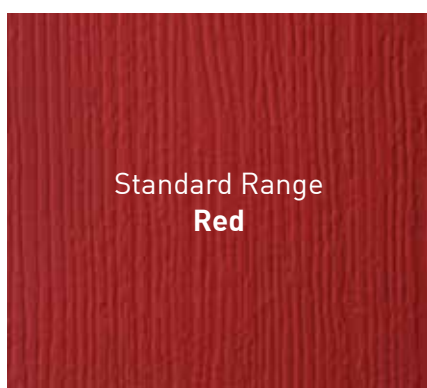

*Due to the limitations of the lithographic printing process, colour samples may not be an exact match to actual doors.

RAL Colour Match for Solidor Door Skins

White Skins - RAL 9016

Black - RAL 9005

Anthracite Grey - RAL 7016

Cream - RAL 9001

Rosewood - Foiled Material

Cobalt Blue - Pantone 7683

Duck Egg Blue BRITISH STANDARD RANGE 4800/5252 REF 20-C-33

Blue Skins - RAL 5011

French Grey - RAL 7001

Rich Aubergine - RAL 4007

Foiled White - RAL 9010

Twilight Grey - Pantone 7544

Chartwell Green RAL 6021 (not a perfect match)

Green Skins - RAL 6009

Painswick - RAL 7038

Irish Oak - Foiled Material

Golden Oak - Foiled Material

Lavender - Pantone 5285

Red Skins - RAL 3011

Schwarzbraun - RAL 802

Walnut - Foiled Material

Peacock Blue - BS381C103

Golden Sand - RAL 1002

Please note that all RAL colours are LAB matched and a slight difference in colour can occur. If you are matching paint to one of our doors it is advised that you ask for a colour swatch.