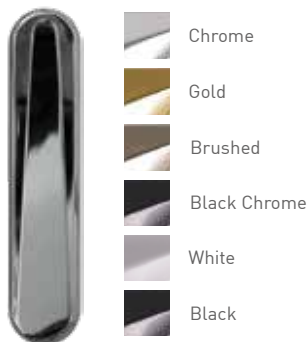

## Door Knockers

Doctor

Premium 7" Doctor

Urn

Available with or without spyhole

Pony Tail

Stainless Steel

Lion