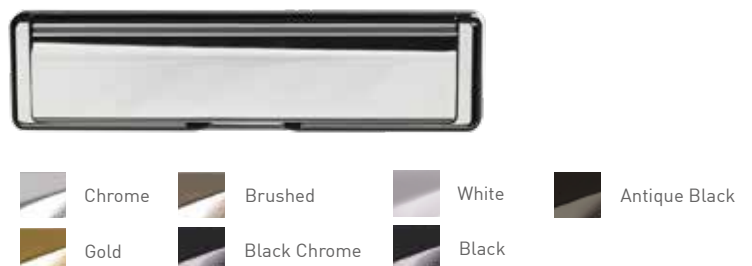

Letterplates